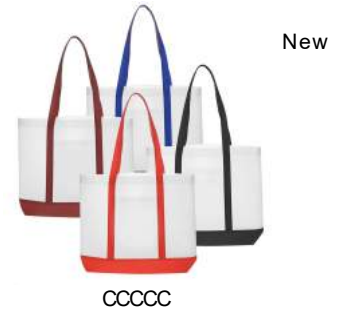

Quantity	100	300	500	1000	2500
Price	1.60	1.43	1.30	1.21	1.15
Pcs/Unit	1	1	1	1	1

Price Includes: Blank
Extra Charges: Screen: 40.00 (K)
Options: Imprint: Blank, Screen Print (1 color/location) (+0.30) (K)

[10] **100gsm Non-Woven Polypropylene Tote With Front Pocket And Velcro Enclosure** 2019 Verified

Item #: NW300 Category: Bags Cat. Pg:
Description: Please contact us for larger quantities
Keywords: Easy To Carry, Reusable, Foldable, Sturdy, Durable, Piping Return, Cross Stitching
Colors: Black, Burgundy
Themes: Beach, Running, School, Trade Show, Travel
Imprint Area: 4.5" W x 6" H
Dec. Method: Screen printed
Dimensions: 20" W x 15" H x 8" D
Made In: CN Shipping Point: US-90058
Packaging: Bulk. 100 units per carton. 14.3 lbs. per carton.
Prod. Time: 5 - 10 working days
Comment: